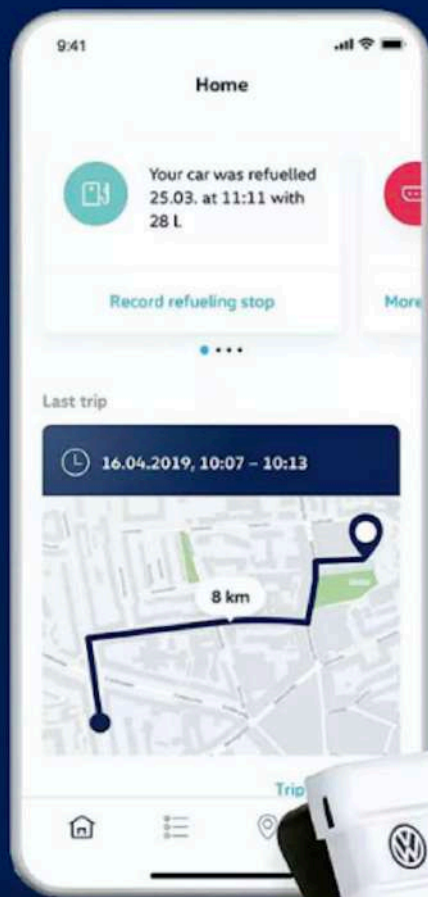

Comfort meets **connectivity**

No matter how far you go, always stay connected in the California 6.1 with intelligent WeConnect Go and next-generation infotainment systems.

The new infotainment systems are fully touchscreen and feature redesigned graphics, keeping you completely in touch while you get away.

You can also charge your mobile wirelessly* by simply laying it in the Inductive charging tray so that you never lose connection no matter where your journey takes you.

*Mobile phone compatibility dependent