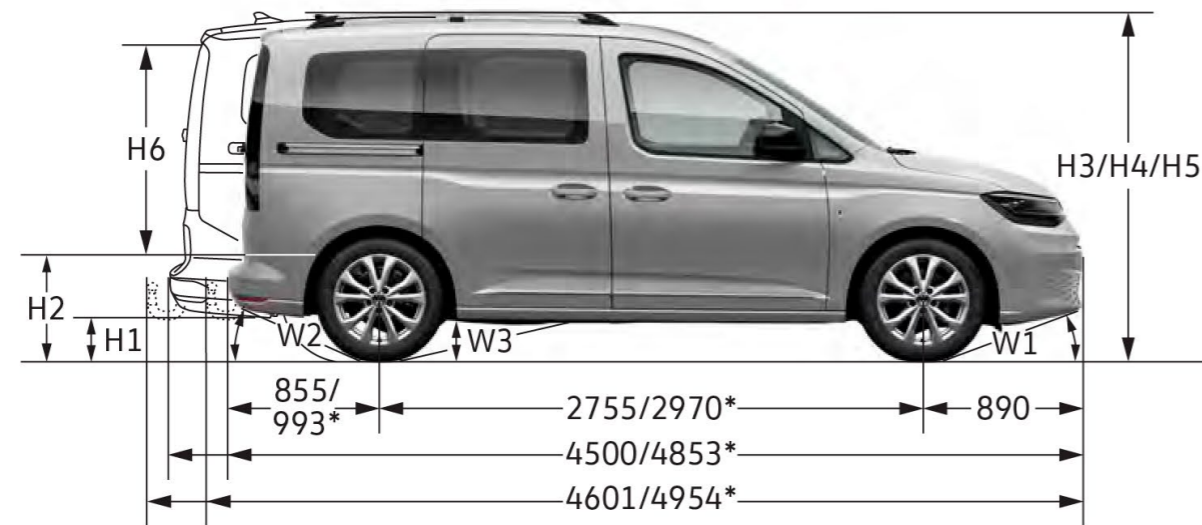

Technical dimensions

*Values apply to Maxi.

Dimensions			Kombi, Caddy, Life, Move and Style	Kombi Maxi, Caddy Maxi, Life Maxi, Move Maxi and Style Maxi
B1	load/luggage compartment width, min./max.	(mm)	1,185	
H1	ground clearance (measured underneath the engine guard)	(mm)	144	143
H2	loading sill over stationary level	(mm)	562	563
H3/H4/H5	vehicle height/incl. roof railing* (optional)/with antenna base* (optional)	(mm)	1,798/1,832/1,833	1,800/1,836/1,835
H6	loading height	(mm)	1,200	1,211
L1/L2/L3	load/luggage compartment floor length, behind 1 st /2 nd /3 rd row of seats (optional)	(mm)	1,913/1,100/317	2,265/1,452/629
W1/W2	approach and departure angle, front/rear	(°)	14.2/ 19.3	14.7/15.9
W3	ramp angle	(°)	12.9	11.8
	vehicle width/with exterior mirror	(mm)	1,855/2,100	
	side sliding doors, width x height	(mm)	701 x 1,072	844 x 1,072
	rear aperture, with tailgate/with wing doors (optional), width x height	(mm)	1,185 x 1,122/1,185 x 1,098	
	load/luggage compartment volume behind 1 st row of seats (2 nd row of seats removed), max./		2,556/	3,105/
	behind 2 nd row of seats, max./behind 3 rd row of seats** to the upper edge of the backrest	(l)	1,213/191	1,720/446