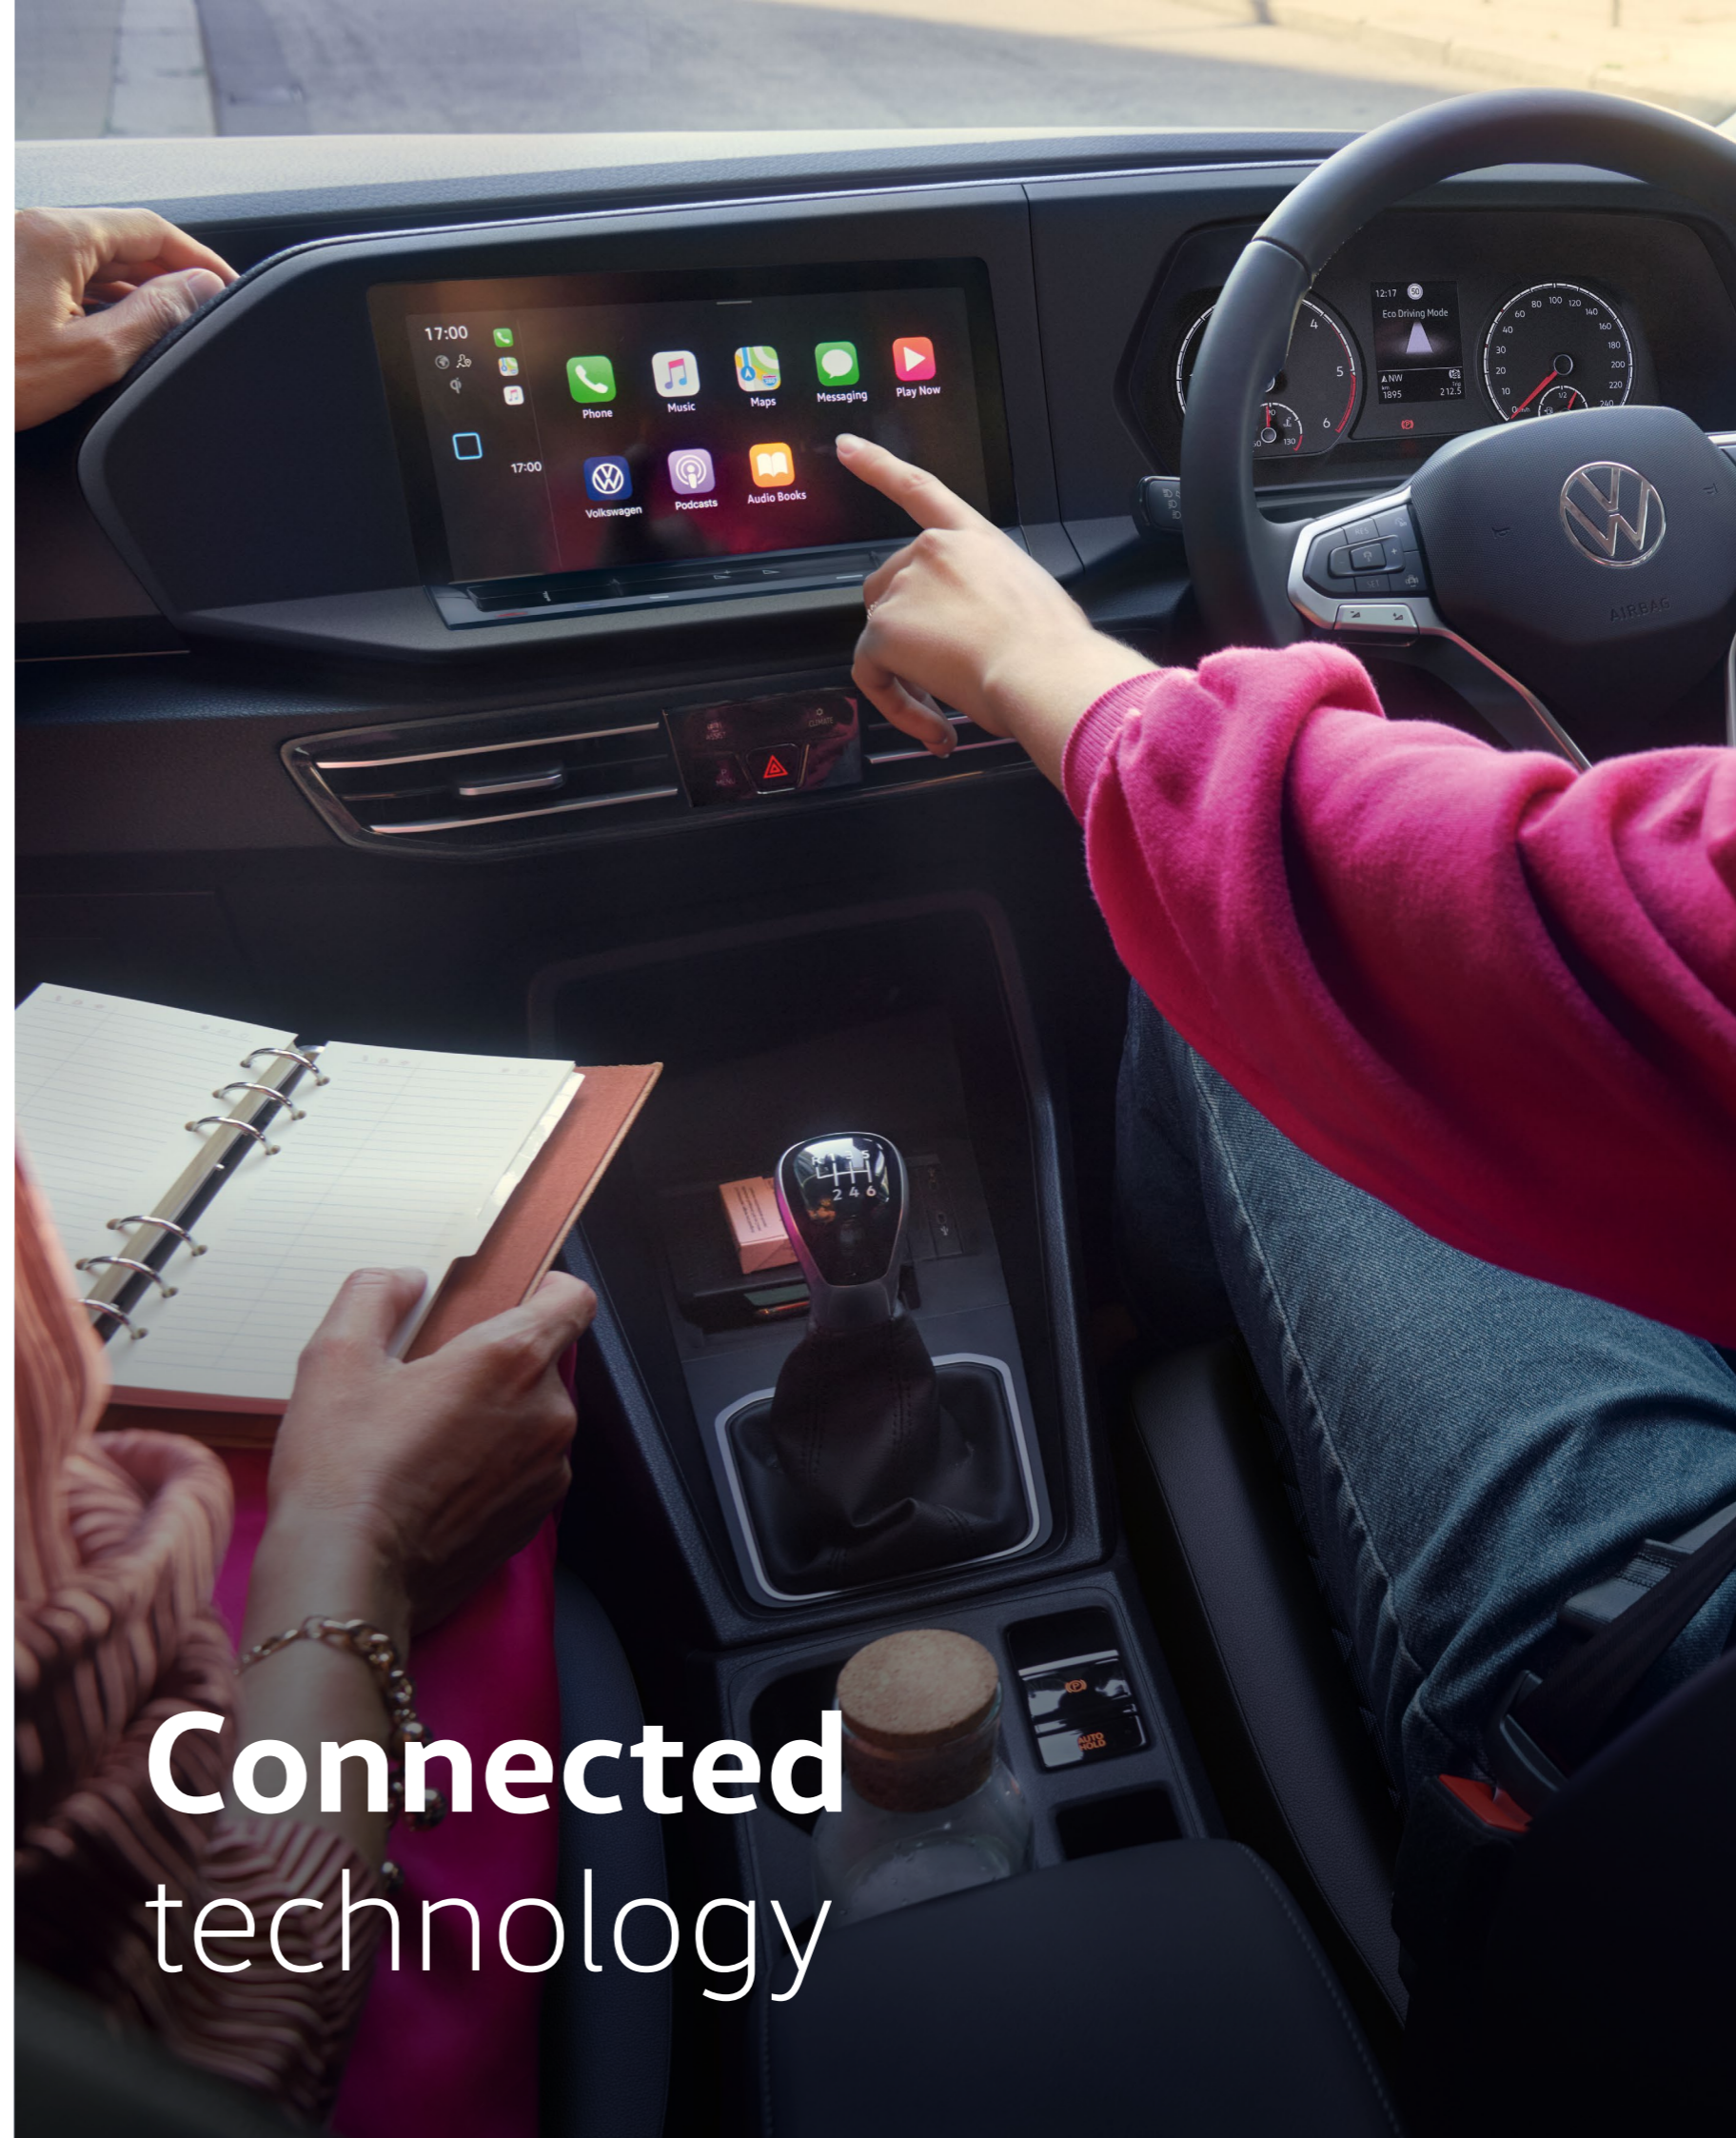

Adjustable side mirrors

Electrically adjusted, side mirrors that keep your sights on the road.

The new Caddy Kombi's smart infotainment system keeps you connected and puts you in control.

App-Connect (optional)

The optional App-Connect feature allows you to conveniently use selected apps, content or take calls from your smartphone at the touch of a button. Content is transmitted to the display of the infotainment system and can be comfortably and clearly controlled within your line of vision.

Infotainment at your fingertips

The new Caddy Kombi's smart infotainment system gives you control of your drive. Through the multifunction steering wheel, you can connect from the outset to our Composition Audio 16.51 cm (6.5-inch) colour touchscreen radio. Comes standard with 4 speakers and an easily accessible USB type C socket.