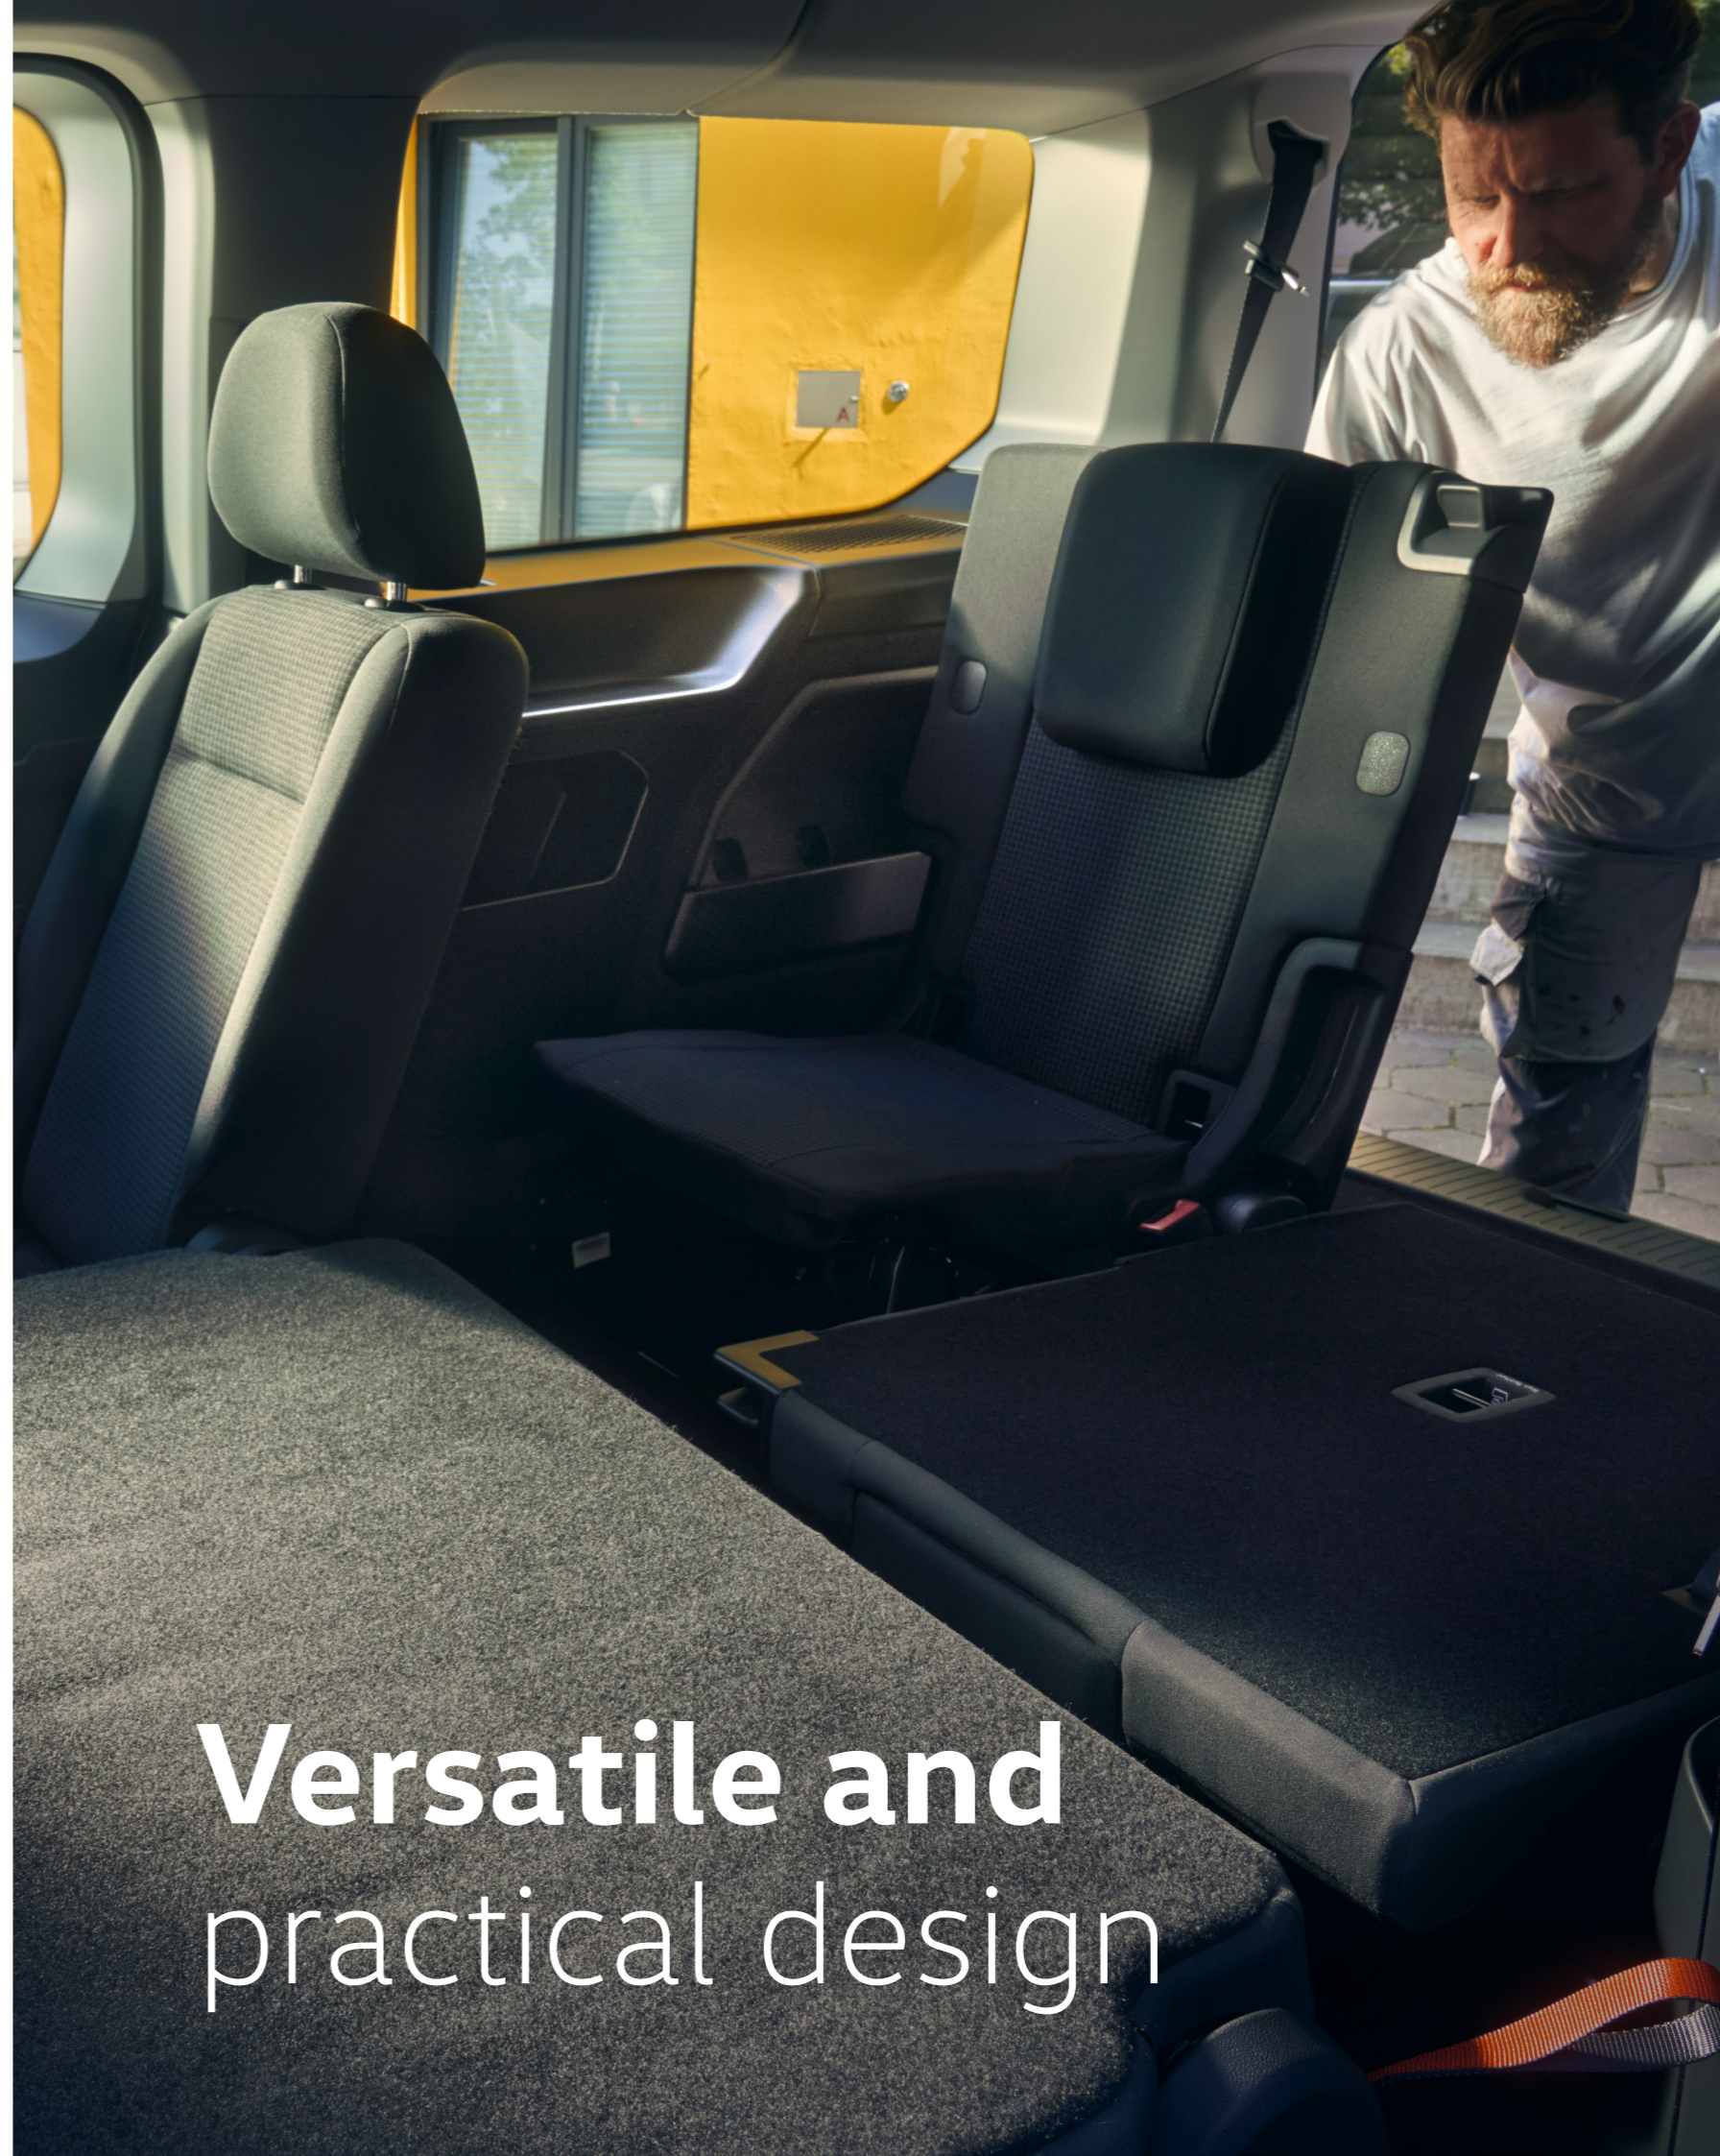

Whether you're doing school runs or work trips, always look the part in the new Caddy Kombi. The new distinctive style of the exterior combines striking design with practical consideration.

Stylish front

The outside of the new Caddy Kombi now boasts a new honeycomb grille with dynamic lines for improved efficiency, and a stylish black bumper.

Lighting the way

Get used to safer, more comfortable driving with powerful halogen headlights and separate daytime running lights, that are permanently switched on during driving, ensuring your drive is a safe one.

Doors and windows

Convenient rear sliding doors and optional wing doors gives you seamless access into the new Caddy Kombi.

**Versatile and
practical design**